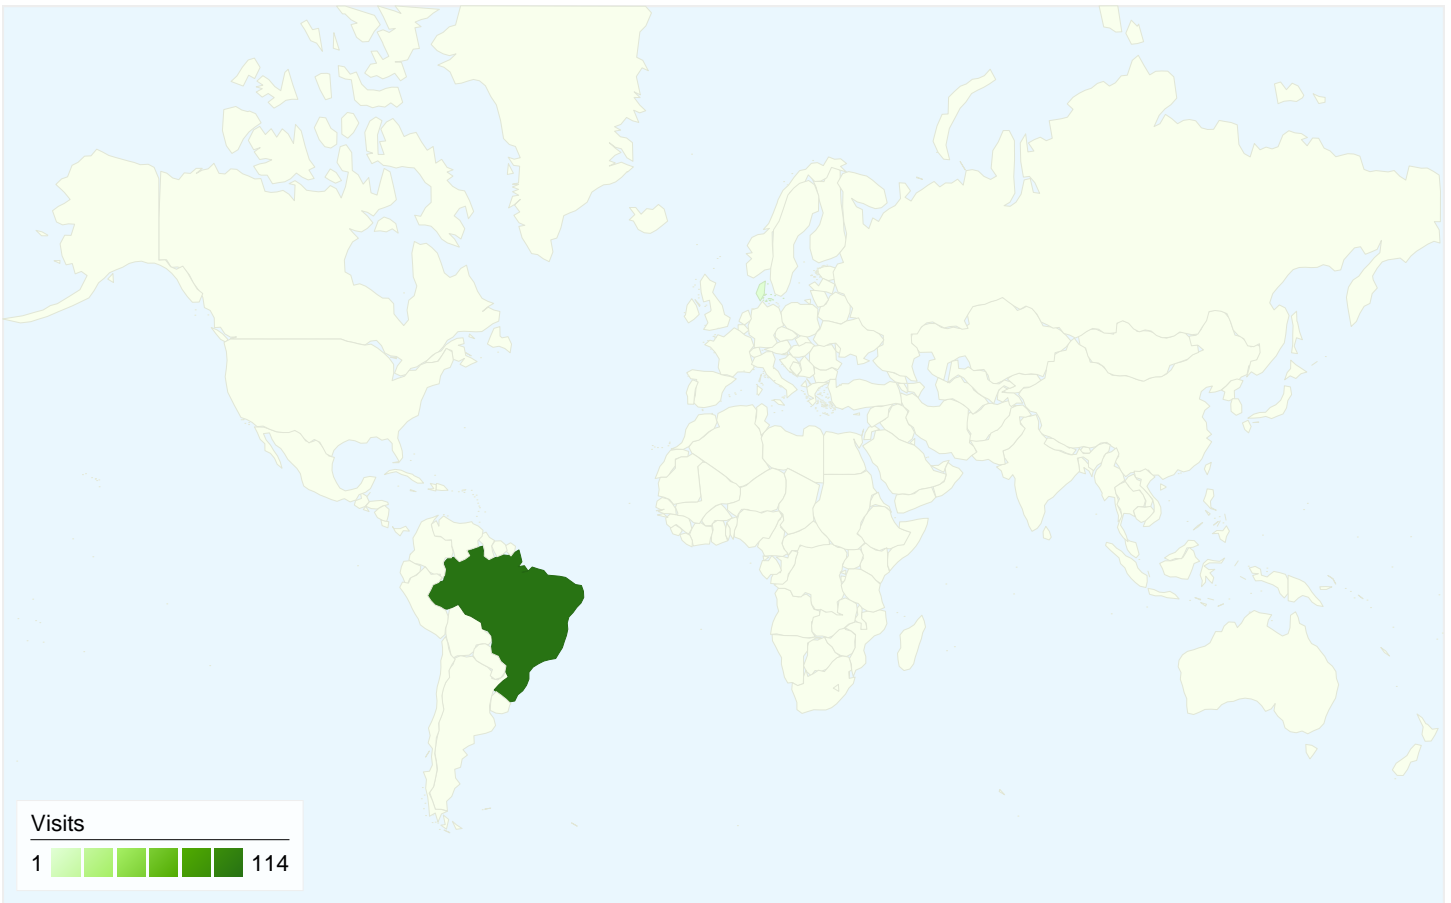

Visitors
23

Map Overlay world

Traffic Sources Overview

- **Referring Sites**
82.00 (71.30%)
- **Direct Traffic**
27.00 (23.48%)
- **Search Engines**
6.00 (5.22%)

Content Overview

Pages	Pageviews	% Pageviews
/sindicato/extranet/	165	53.40%
/sindicato/extranet/default.aspx	117	37.86%
/	27	8.74%

All traffic sources sent a total of 115 visits

-  **23.48%** Direct Traffic
-  **71.30%** Referring Sites
-  **5.22%** Search Engines

- **Referring Sites**
82.00 (71.30%)
- **Direct Traffic**
27.00 (23.48%)
- **Search Engines**
6.00 (5.22%)

Top Traffic Sources

Sources	Visits	% visits
simmesp.org.br (referral)	39	33.91%
(direct) ((none))	27	23.48%
thebesthosting.org (referral)	12	10.43%
sindimad.com.br (referral)	7	6.09%
google (organic)	6	5.22%

Keywords	Visits	% visits
fiesp.com.br	3	50.00%
fiesp sp	1	16.67%
sina distribuidora de alimentos	1	16.67%
sindicercon	1	16.67%

Map Overlay

Comparing to: Site

115 visits came from 2 countries/territories

Site Usage						
Visits 115 % of Site Total: 100.00%	Pages/Visit 2.69 Site Avg: 2.69 (0.00%)	Avg. Time on Site 00:04:43 Site Avg: 00:04:43 (0.00%)	% New Visits 6.96% Site Avg: 6.96% (0.00%)	Bounce Rate 21.74% Site Avg: 21.74% (0.00%)		
Country/Territory	Visits	Pages/Visit	Avg. Time on Site	% New Visits	Bounce Rate	
Brazil	114	2.70	00:04:46	6.14%	21.05%	
Denmark	1	1.00	00:00:00	100.00%	100.00%	
						1 - 2 of 2