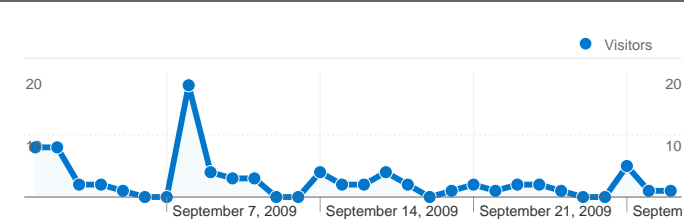

Site Usage

115 Visits

21.74% Bounce Rate

309 Pageviews

00:04:43 Avg. Time on Site

2.69 Pages/Visit

6.96% % New Visits

Visitors Overview

Visitors Overview

Comparing to: Site

23 people visited this site

115 Visits

23 Absolute Unique Visitors

309 Pageviews

2.69 Average Pageviews

00:04:43 Time on Site