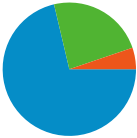

21.74% Bounce Rate

6.96% New Visits

Technical Profile

Browser	Visits	% visits
Internet Explorer	100	86.96%
(not set)	12	10.43%
Firefox	3	2.61%

Connection Speed	Visits	% visits
Unknown	83	72.17%
DSL	32	27.83%

All traffic sources sent a total of 115 visits

-  **23.48%** Direct Traffic
-  **71.30%** Referring Sites
-  **5.22%** Search Engines

- **Referring Sites**
82.00 (71.30%)
- **Direct Traffic**
27.00 (23.48%)
- **Search Engines**
6.00 (5.22%)