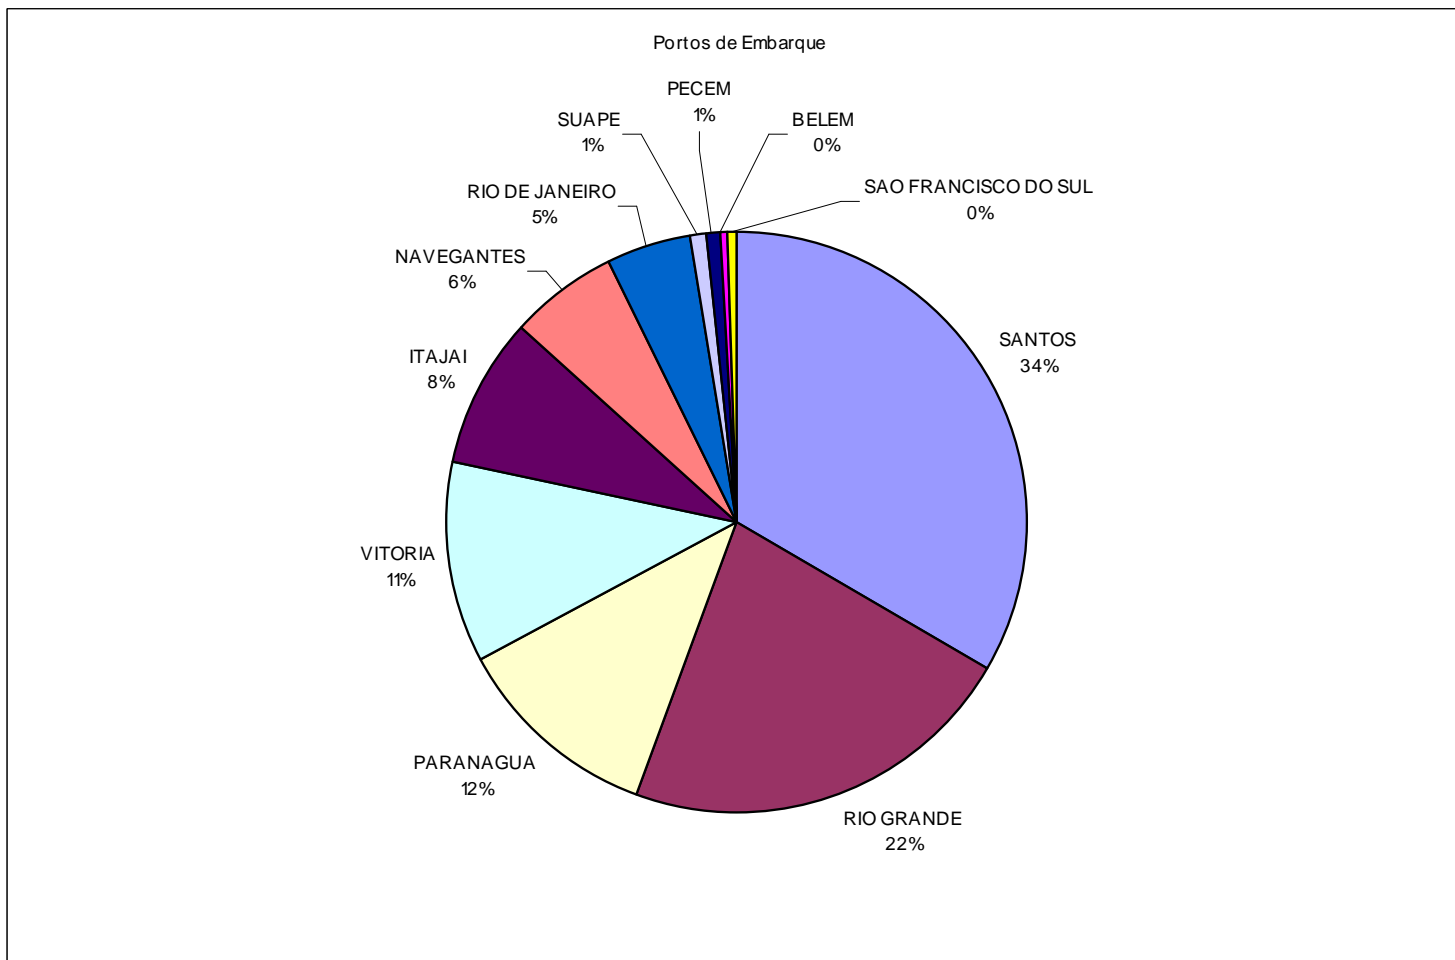

- ***FIHAV 2011***
- ***XXIV FEIRA INTERNACIONAL DE HAVANA***
- **DATA: 30 de Outubro a 05 de Novembro de 2011**
Local: *Palácio de convenções de Havana, Cuba*

SUMARIO

Possibilidades Logísticas

Alguns números do mercado Brasil/Cuba

LCL – Less Container Load (carga consolidada)

- Modal Aéreo

- Media mensal de 600 TEUS (ultimos 12 meses)
- Principais produtos:

0901 Coffee; coffee husks and skins; coffee substitutes containing cof	797
0033 Material and products various	780
1601 Sausages and similar products; food preparations based on these p	673
0207 Meat and edible offal of poultry, fresh, chilled or frozen	622
4407 Wood sawn or chipped lengthwise, sliced or peeled, >6mm thick	474
4802 Uncoated paper/ paperboard, for writing/printing, rolls or sheets	294
9403 Other furniture and parts thereof	283
1905 Bread, pastry, cakes, etc; communion wafers, rice paper, etc	276
3923 Articles for the of goods, of plastics; stopers, etc, of plastics	217
3401 Soap; organic surface-active products in bars, etc; paper with so	173
3305 Preparations for use on the hair	141
6908 Glazed ceramic flags, paving, hearth or wall tiles; mozaic cubes,	137
1602 Other prepared or preserved meat, meat offal or blood	110
3900 Plastics and articles thereof	96
1501 Lard, other pig fat and poultry fat, rendered,(excl. that of 0209	96
4810 Paper..., coated with kaolin (china clay), etc, in rolls or sheet	92
6402 Other footwear with outer soles and uppers of rubber or plastics	92
9406 Prefabricated buildings	85

Alguns Números

Alguns Números

Transporte Marítimo Internacional

- 05 serviços disponíveis
- Frequencias semanais
- Transit time médio 20 a 35 dias
- Transbordo: Panama/Mexico/Jamaica/Colombia/Trinidad Tobago/Rep.Dominicana
- Portos de Destino: Havana e Santiago de Cuba
- Cobertura de praticamente todos os portos brasileiros