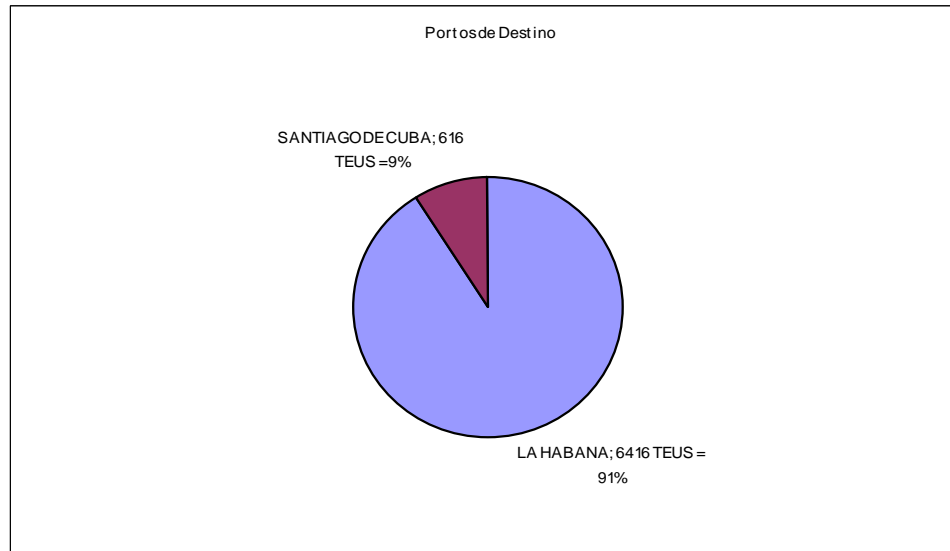

Transporte Marítimo Internacional

Transporte Aéreo Internacional

FIHAV 2011

- Algumas limitações

Embargo e falta de serviços diretos (tanto marítimo como aéreo)

Cargas sobredimensionadas

- Modal Marítimo

FCL – Full Container Load

LCL – Less Container Load (carga consolidada)

- Modal Aéreo

- Media mensal de 600 TEUS (ultimos 12 meses)
- Principais produtos:

0901 Coffee; coffee husks and skins; coffee substitutes containing cof	797
0033 Material and products various	780
1601 Sausages and similar products; food preparations based on these p	673
0207 Meat and edible offal of poultry, fresh, chilled or frozen	622
4407 Wood sawn or chipped lengthwise, sliced or peeled, >6mm thick	474
4802 Uncoated paper/ paperboard, for writing/printing, rolls or sheets	294
9403 Other furniture and parts thereof	283
1905 Bread, pastry, cakes, etc; communion wafers, rice paper, etc	276
3923 Articles for the of goods, of plastics; stopers, etc, of plastics	217
3401 Soap; organic surface-active products in bars, etc; paper with so	173
3305 Preparations for use on the hair	141
6908 Glazed ceramic flags, paving, hearth or wall tiles; mozaic cubes,	137
1602 Other prepared or preserved meat, meat offal or blood	110
3900 Plastics and articles thereof	96
1501 Lard, other pig fat and poultry fat, rendered,(excl. that of 0209	96
4810 Paper..., coated with kaolin (china clay), etc, in rolls or sheet	92
6402 Other footwear with outer soles and uppers of rubber or plastics	92
9406 Prefabricated buildings	85

Alguns Números

Alguns Números

Transporte Marítimo Internacional

- 05 serviços disponíveis
- Frequencias semanais
- Transit time médio 20 a 35 dias
- Transbordo: Panama/Mexico/Jamaica/Colombia/Trinidad Tobago/Rep.Dominicana
- Portos de Destino: Havana e Santiago de Cuba
- Cobertura de praticamente todos os portos brasileiros